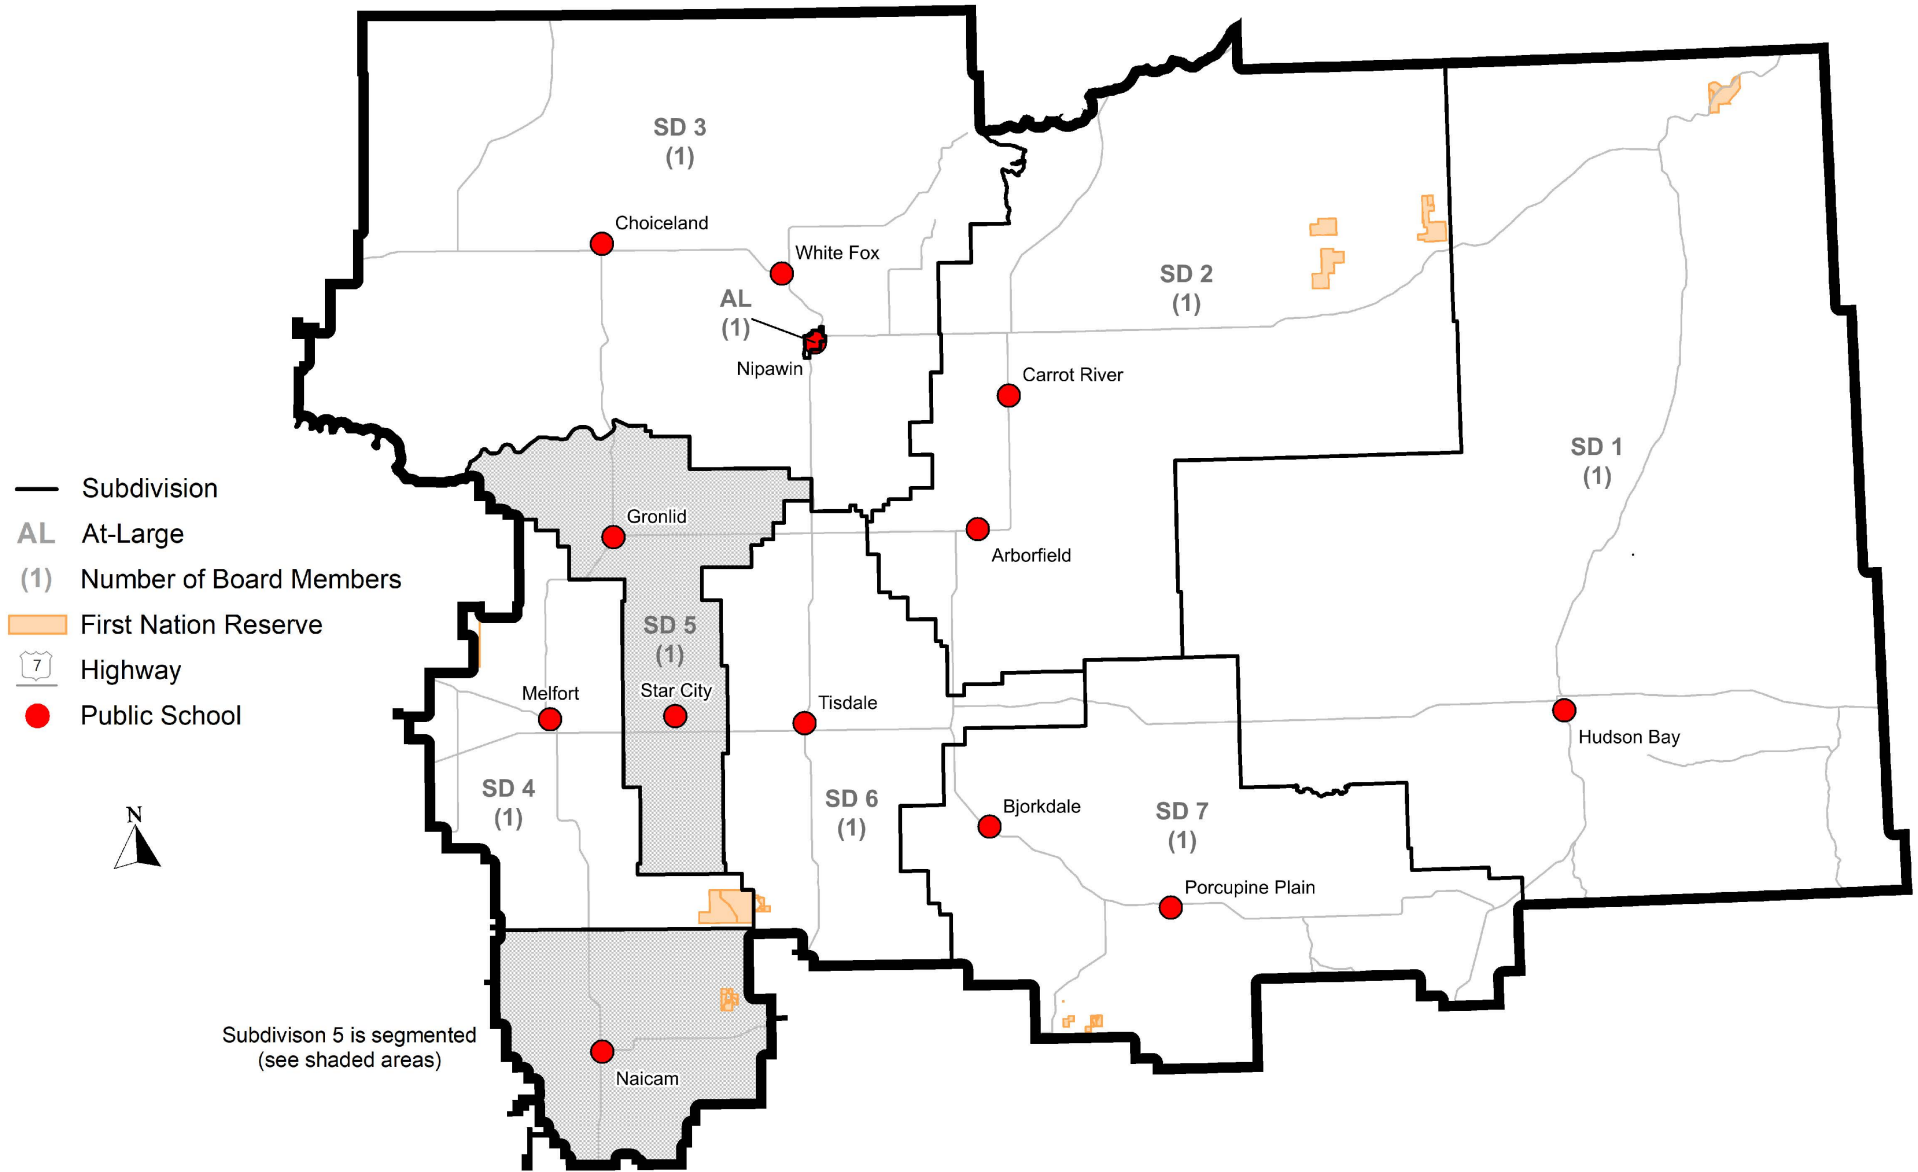

# North East School Division No. 200 of Saskatchewan With Subdivisions - April 2020 -

Ministry Education	Branch Infrastructure	Unit Geomatics	Prepared by B. Andrie	Preparation date 2020.04.07	Revised by B. Andrie	Revision date 2020.06.22	
File name \\Work\2_Project_ED\SD_SDSD_Boundary Admin\Not Done\2019.09.12_James Kirby_North East SD Trustee and Bndy Chg_BA (in progress)\Work4_SDSD Bndys Based on AA - NESD Scenario 1 FINAL v2\SD-SDSD_North East 200_Map_2020.05.29.WOR			Layout name 1	Map projection UTM - NAD 83 (zone 13)	Map scale		
Title North East Public School Division No. 200 of Saskatchewan with Subdivisions							